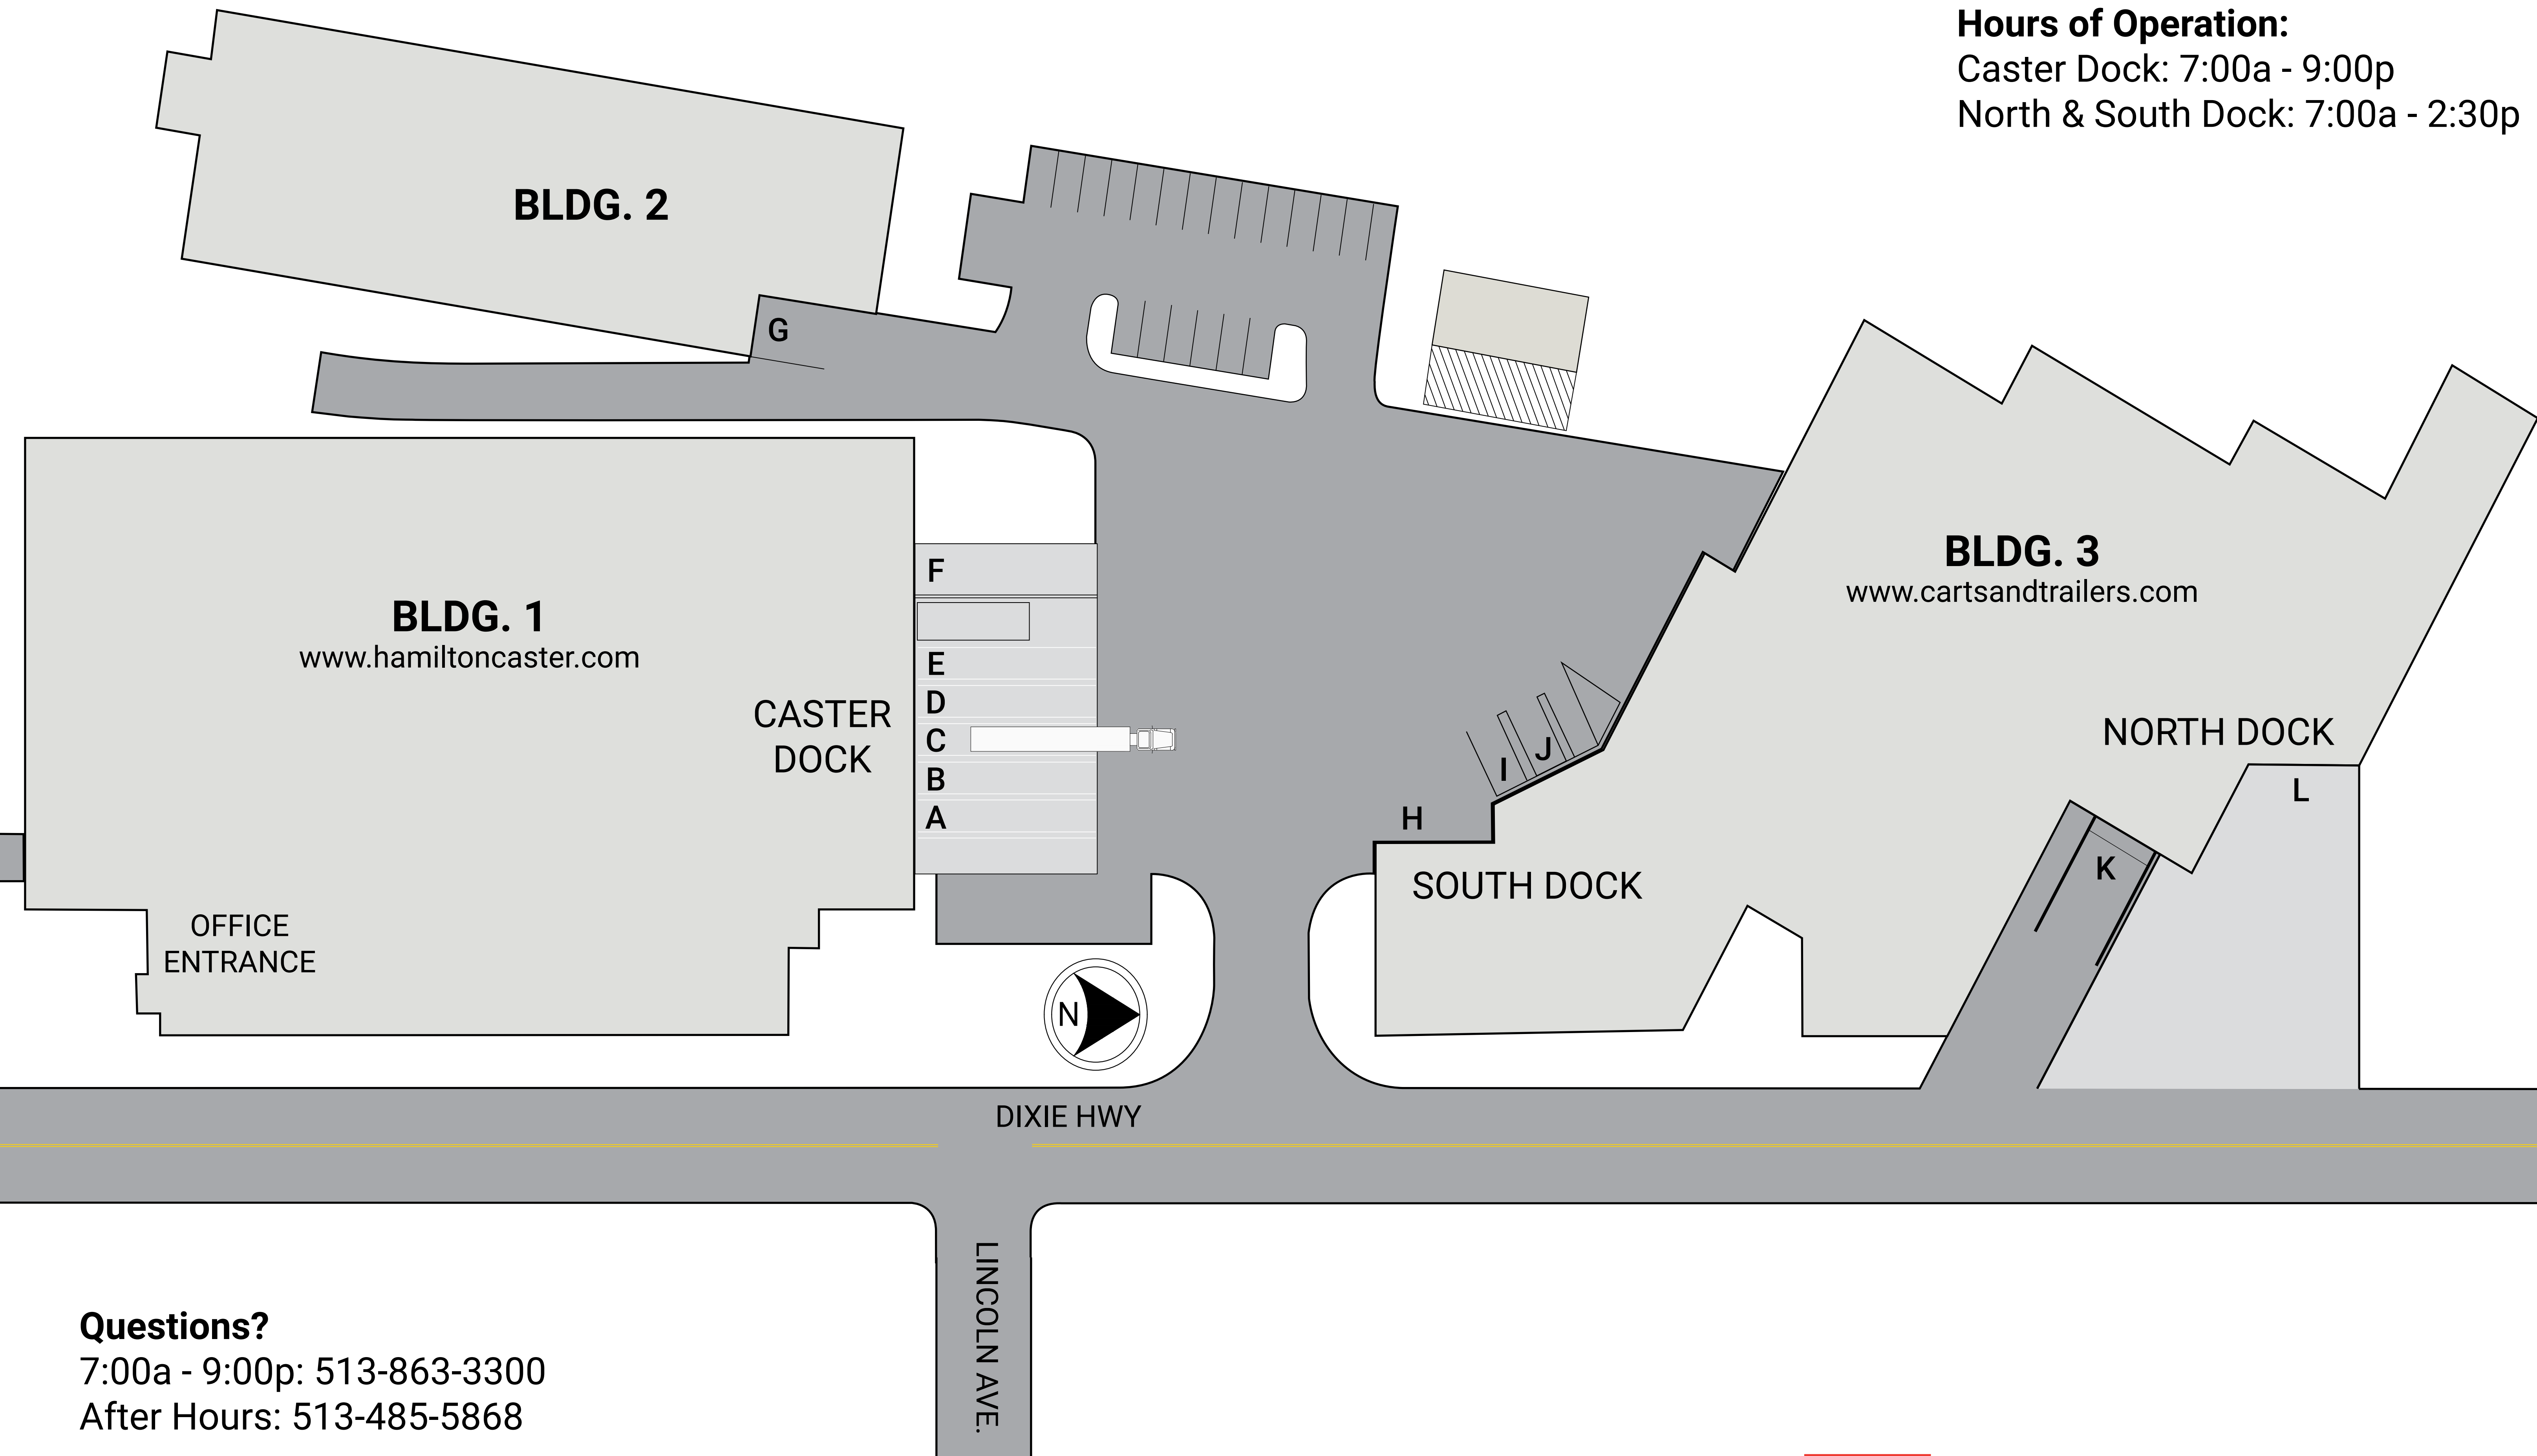

# FACILITY MAP

Dock Door Locations A-L

**Hamilton Caster & Mfg. Co.**  
1637 Dixie Hwy,  
Hamilton OH 45011

**Hours of Operation:**  
Caster Dock: 7:00a - 9:00p  
North & South Dock: 7:00a - 2:30p